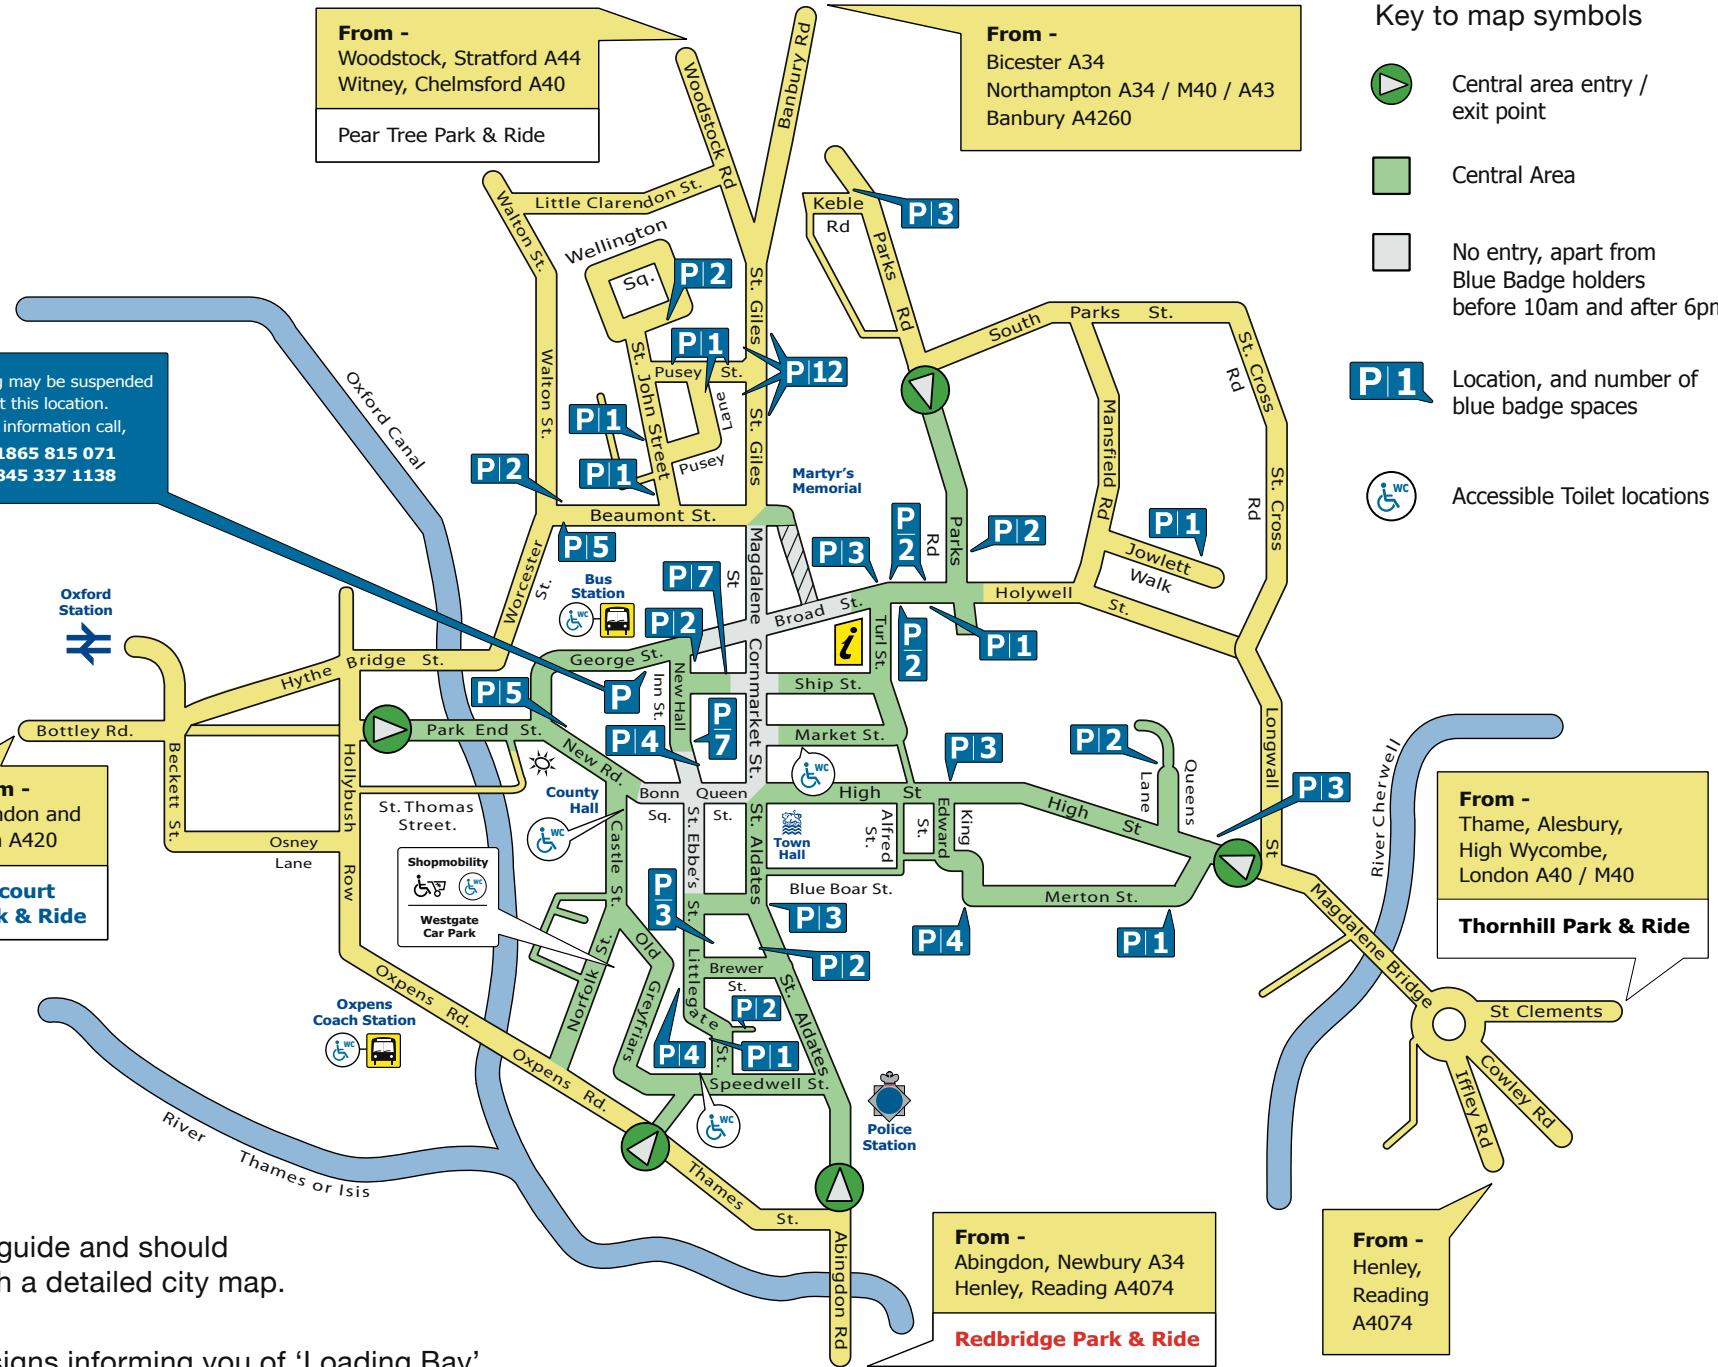

Parking may be suspended at this location. For information call, 01865 815 071 0845 337 1138

From - Swindon and Bath A420
Seacourt Park & Ride

**From - Woodstock, Stratford A44
Witney, Chelmsford A40**
Pear Tree Park & Ride

**From - Bicester A34
Northampton A34 / M40 / A43
Banbury A4260**

Key to map symbols

-  Central area entry / exit point
-  Central Area
-  No entry, apart from Blue Badge holders before 10am and after 6pm
-  Location, and number of blue badge spaces
-  Accessible Toilet locations

Blue Badge Parking Map

This map is intended as a guide and should be used in conjunction with a detailed city map.

Please look out for street signs informing you of 'Loading Bay' parking restrictions.

**From - Abingdon, Newbury A34
Henley, Reading A4074**
Redbridge Park & Ride

From - Henley, Reading A4074

From - Thame, Alesbury, High Wycombe, London A40 / M40
Thornhill Park & Ride

last edited 11.11.2008